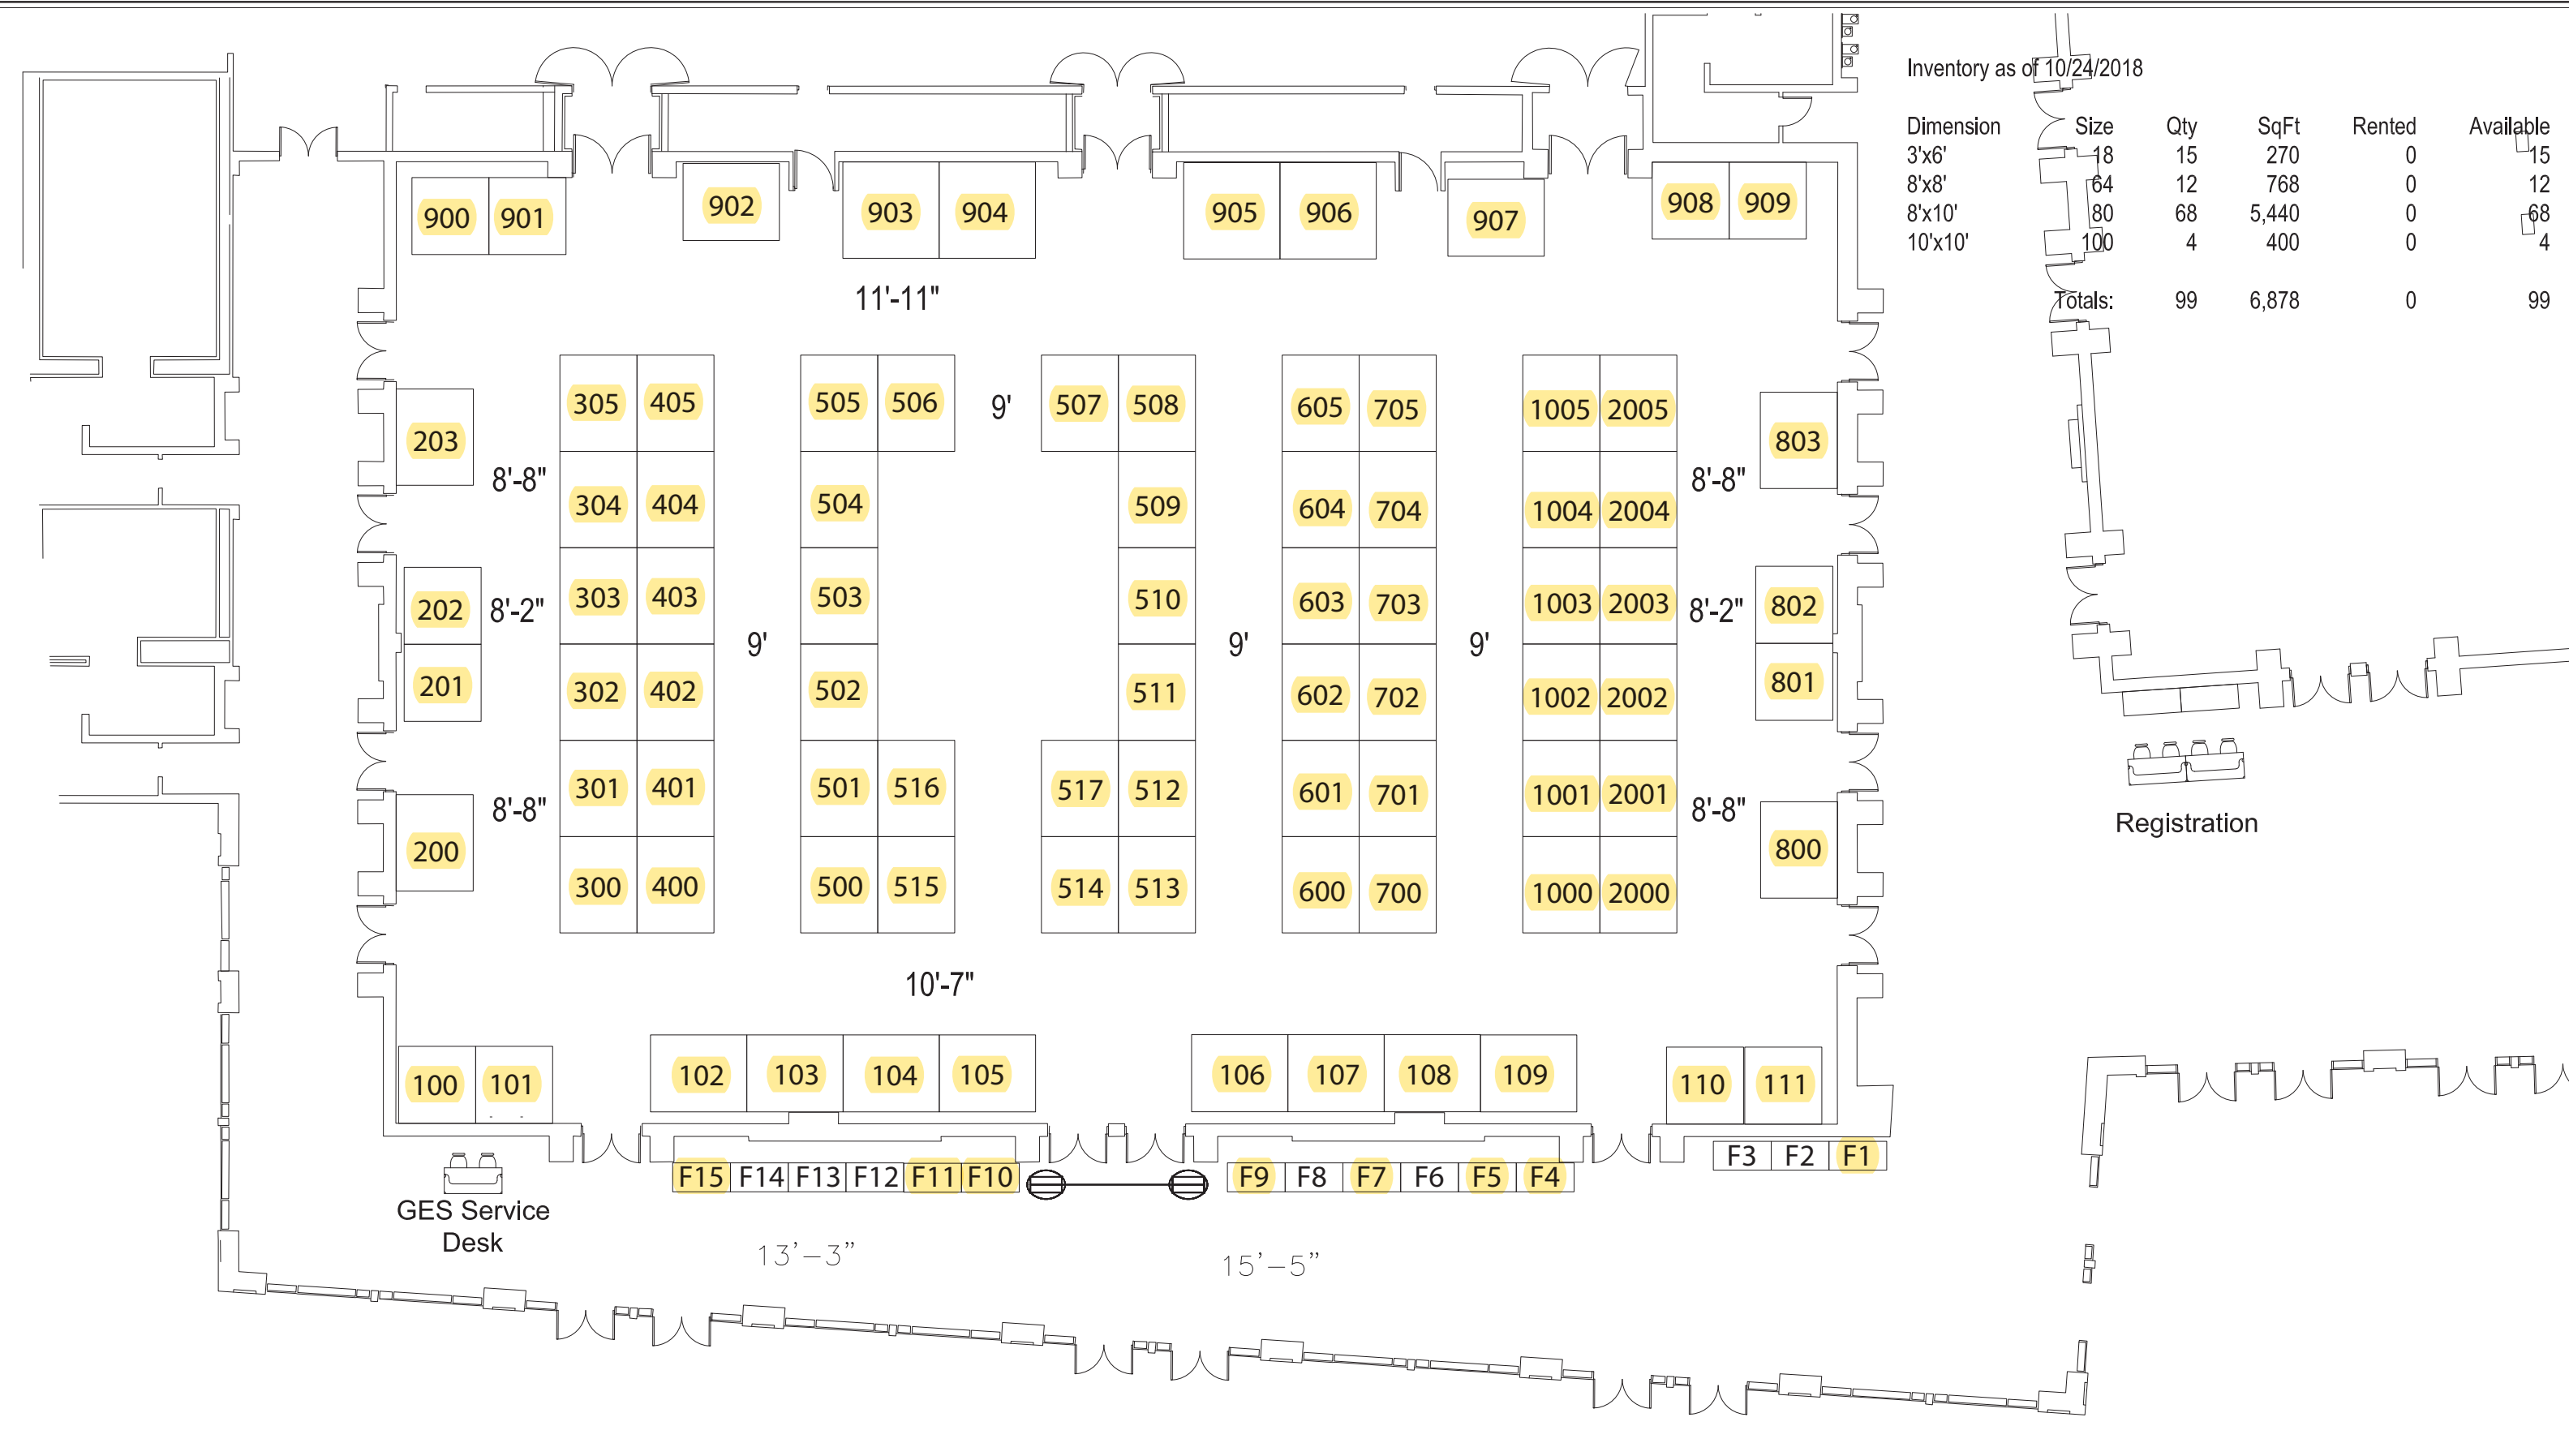

Inventory as of 10/24/2018

Dimension	Size	Qty	SqFt	Rented	Available
3'x6'	18	15	270	0	15
8'x8'	64	12	768	0	12
8'x10'	80	68	5,440	0	68
10'x10'	100	4	400	0	4
Totals:		99	6,878	0	99

CBD Expo East

December 7 - 8, 2018

Hilton Orlando • Florida Ballroom
6001 Destination Parkway, Orlando, FL 32819

CONFIDENTIAL PROPERTY OF GES
File: cbdxpe-1812-hlorl.dwg
Plotted: Oct 24, 2018
By: BERUBT

EVERY EFFORT HAS BEEN MADE TO INSURE THE ACCURACY OF ALL INFORMATION CONTAINED ON THIS FLOOR PLAN. HOWEVER, NO WARRANTIES, EITHER EXPRESSED OR IMPLIED, ARE MADE WITH RESPECT TO THIS FLOOR PLAN. IF THE LOCATION OF BUILDING COLUMNS, UTILITIES, OR OTHER ARCHITECTURAL COMPONENTS OF THE FACILITY IS A CONSIDERATION IN THE CONSTRUCTION OR USAGE OF AN EXHIBIT, IT IS THE SOLE RESPONSIBILITY OF THE EXHIBITOR TO PHYSICALLY INSPECT THE FACILITY TO VERIFY ALL DIMENSIONS AND LOCATIONS.